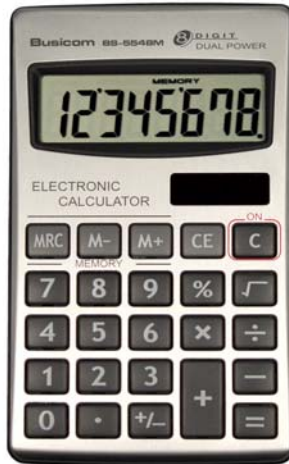

# Office Calculators

**BUSICOM EL 340**  
Budget Pocket

**BUSICOM BS 5548m**  
Executive Wallet

**BUSICOM BS 328CX**  
Currency Converter

**BUSICOM BS 3598**  
Office / Counter  
Desk Display

**BUSICOM EL 2878b**  
Full size Office